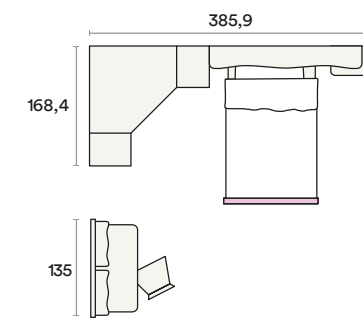

Bucaneve
Orchidea