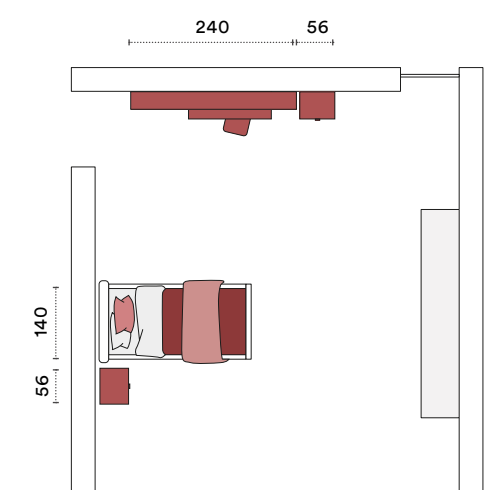

EC02

VARIANTE
COMPOSITIVA
ALTERNATIVE COMPOSITION