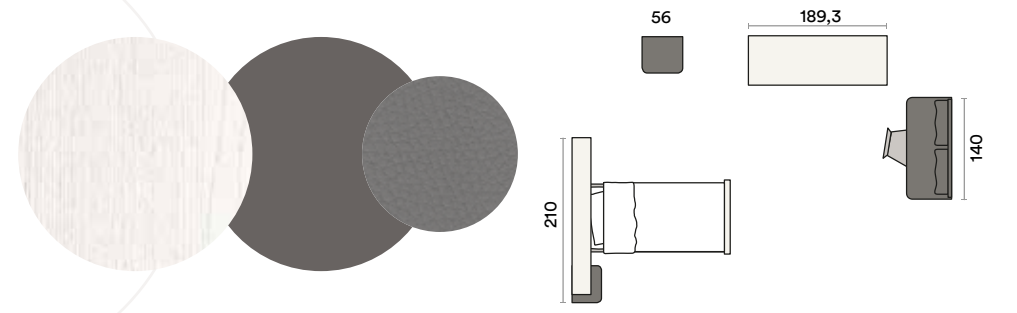

The Faby bunk bed can be personalised with a coloured metal ladder.

AC 214

Bucaneve  
Orchidea

AC 215

AC 215

Bucaneve  
Grigio titanio  
similpelle Tape Fumo

**DOROTY**  
letto con testata imbottita /  
bed with padded headboard