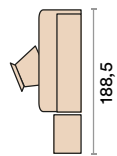

The Spazio sofa bed offers you the choice of two convenient single beds or a double bed when combined. Available in all the "Ecochic" coverings.

AC 220

AC 220

Magnolia  
Agave

AC 221

AC 221

Bucaneve  
 Orchidea  
 similpelle Tape Violetto