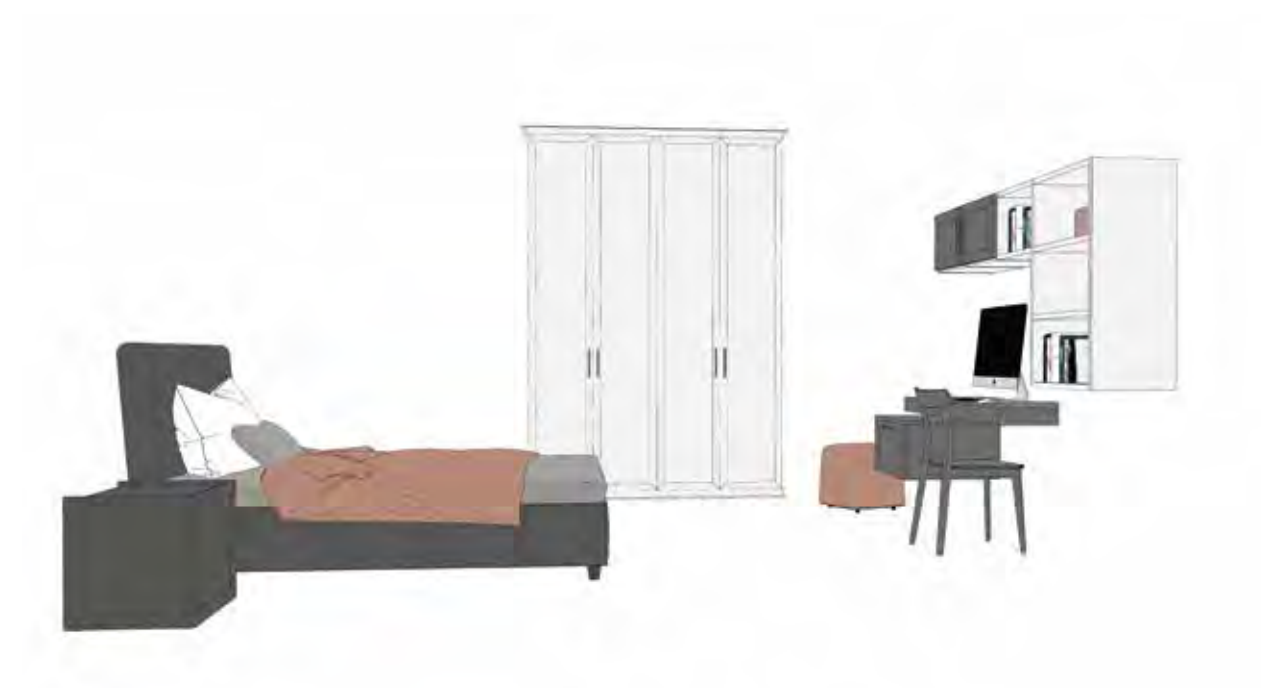

EC03

VARIANTE
COMPOSITIVA
ALTERNATIVE COMPOSITION