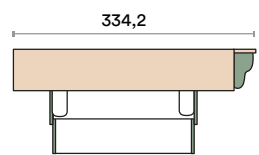

The Spazio sofa bed offers you the choice of two convenient single beds or a double bed when combined. Available in all the "Ecochic" coverings.

AC 220

AC 220

Magnolia  
Agave

AC 221

AC 221

Bucaneve  
 Orchidea  
 similpelle Tape Violetto