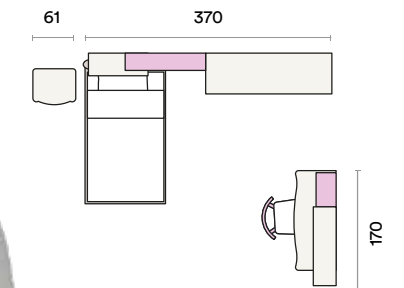

Bucaneve
Orchidea
similpelle Ecochic Bianco candido