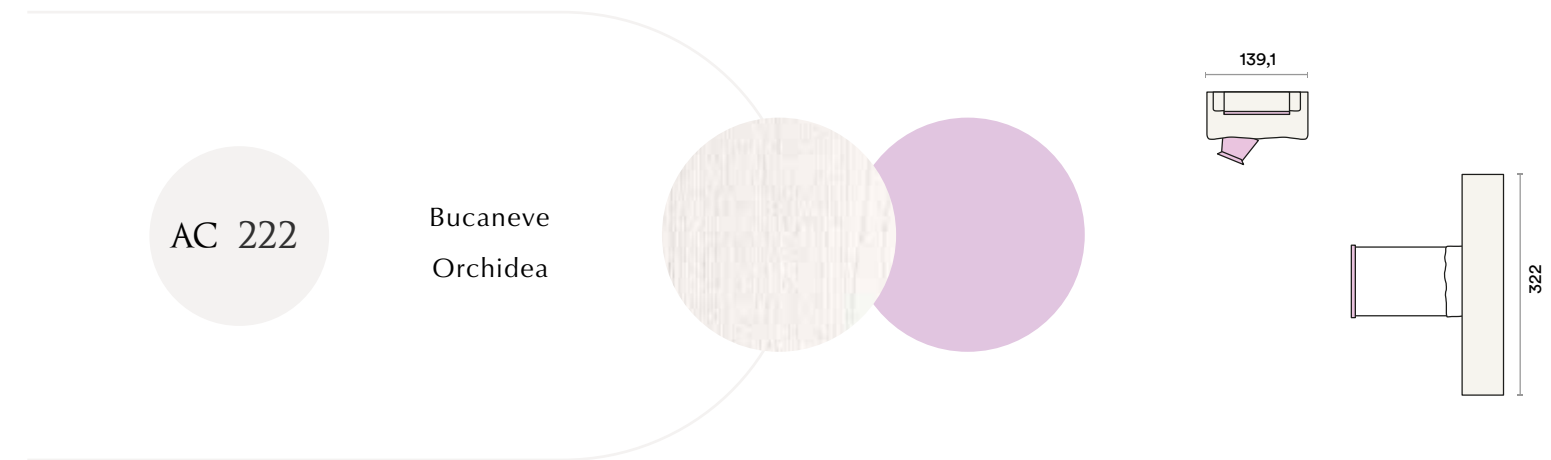

ANASTASIA
letto in legno / wooden bed