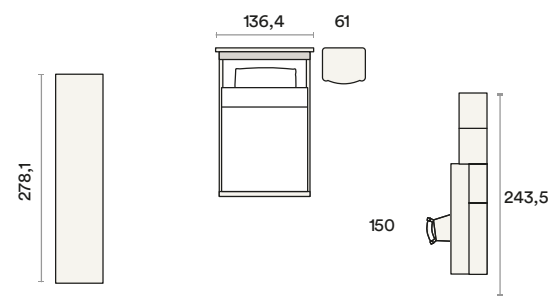

The wardrobe with sliding doors and 135 cm compartments allows you to efficiently accessorise and organise the inner storage space.

**PODIO**  
piano d'appoggio / desk

**NOEMI**  
sedia / chair

AC 206

Bucaneve  
Zante Plaster