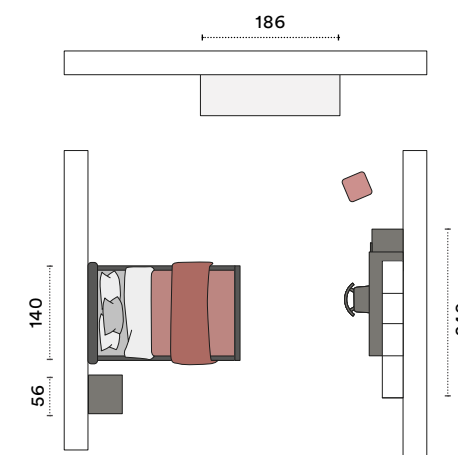

EC03

VARIANTE
COMPOSITIVA
ALTERNATIVE COMPOSITION